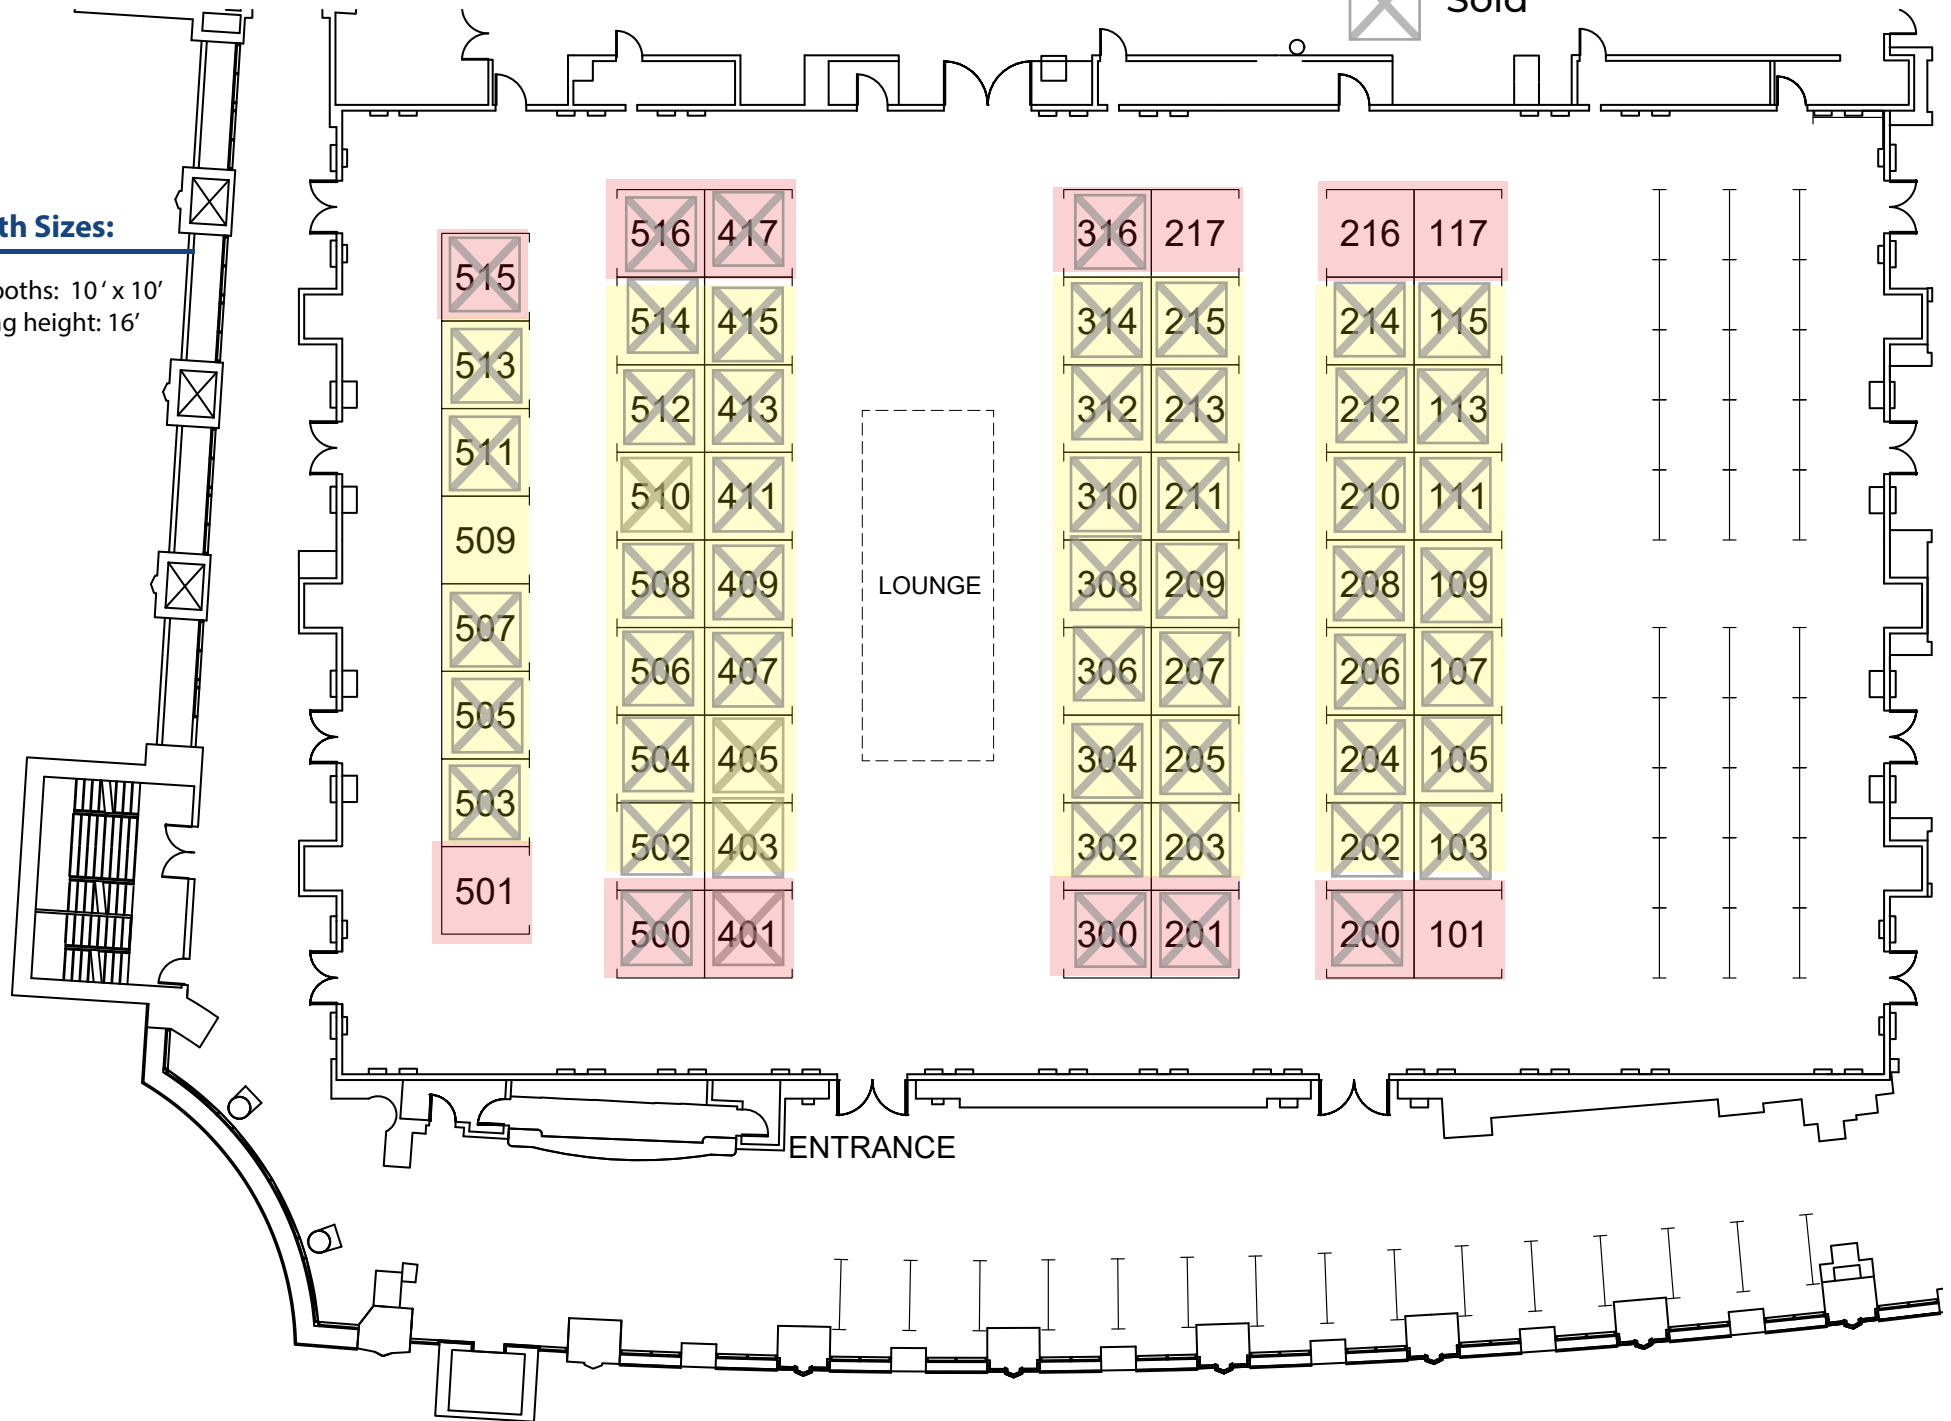

AOAC INTERNATIONAL 2024

MARRIOTT BALTIMORE WATERFRONT
GRAND BALLROOM

Corner booth *

*Only Champion & Trailblazer

Levels may request corner booths.

Interior booth

Sold

Booth Sizes:

All booths: 10' x 10'
Ceiling height: 16'

LOUNGE

ENTRANCE